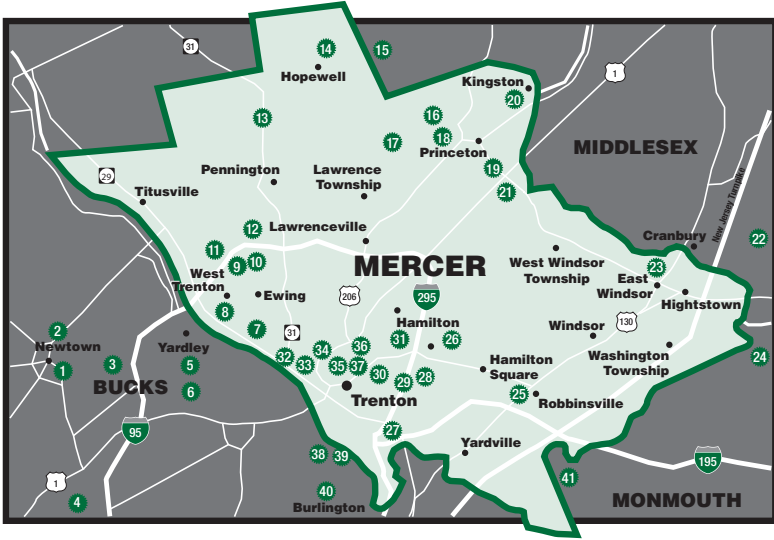

CLOTHING BOX LOCATIONS

1. 1 Lutheran Church of God's Love 791 Newtown-Yardley Road, Newtown, PA
2. 2 St Luke's Episcopal Church 100 East Washington Avenue, Newtown, PA
3. 3 Grey Nuns of the Sacred Heart 1750 Quarry Road, Yardley, PA
4. 4 Presbyterian Church of Levittown 5918 Emilie Road, Levittown, PA
5. 5 Abrams Hebrew Academy 31 West College Avenue, Lower Makefield
6. 6 Macclesfield Park 1000 River Road, Lower Makefield, PA
7. 7 Horizon NJ Health 210 Silvia Street, West Trenton
8. 8 Our Lady of Good Counsel 137 West Upper Ferry Road, West Trenton
9. 9 First Presbyterian Church 100 Scotch Road, Ewing
10. 10 Educational Testing Center (ETS) 1425 Lower Ferry Road, Ewing
11. 11 Mountain View Service Center 941 Bear Tavern Road, Ewing
12. 12 Buxton Boxes 1536 Lower Ferry Road, Ewing
13. 13 Rosedale Mills 101 Route 31 North, Pennington
14. 14 Decorators Consignment Shop 52 Railroad Place, Hopewell
15. 15 SAVE, A Friend to Homeless Animals 1010 Route 601 (Belle Mead-Blawenberg Road), Skillman
16. 16 Tenacre Foundation 953 Great Road, Princeton
17. 17 Educational Testing Center (ETS) Main Campus Rosedale Road, Princeton
18. 18 D&R Greenway Land Trust Johnson Education Center, 1 Preservation Place, Princeton
19. 19 Princeton University Parking Lot 23 off of Faculty Road, Princeton
20. 20 Kingston Presbyterian Church 4565 Route 27, Kingston
21. 21 Getty Service Station 3710 Route 1 North, Princeton
22. 22 Indyks Farms 595 Spotswood Englishtown Road, Monroe Township
23. 23 East Windsor Township Senior Center 60 Lanning Boulevard, East Windsor
24. 24 Kickin It Kids Learning Academy, Antibullying & Leadership Center 337 Iron Ore Road, Englishtown
25. 25 Robbinsville Fire Department 1149 US 130, Robbinsville
26. 26 Hamilton Public Library 1 Justice Samuel Alito Way, Hamilton Township
27. 27 Powerhouse Gym 127 Route 206, Trenton
28. 28 Sabrina's Laundromat 1201 Whitehorse-Mercerville Road, Trenton
29. 29 Hamilton Ecological Facility Kuser Rd, between Estates Blvd & Whitehorse Ave, Hamilton
30. 30 Mercer County Technical Schools' Health Careers Center 1070 Klockner Road, Trenton
31. 31 Hamilton Washery 121 Graffam Avenue, Hamilton
32. 32 Trinity Episcopal Cathedral 801 West State Street, Trenton
33. 33 Shiloh Baptist Church 340 Calhoun Street, Trenton
34. 34 St. Francis Medical Center 601 Hamilton Avenue, Trenton
35. 35 Mercer County Community College Trenton Campus 102 North Broad Street, Trenton
36. 36 Rescue Mission of Trenton 98 Carroll Street, Trenton
37. 37 Trenton Catholic Academy 175 Leonard Avenue, Trenton
38. 38 Riverview Studios 1 The Waterfront, Bordentown
39. 39 Holy Cross Lutheran Church 280 Crosswicks Road, Bordentown
40. 40 Fountain of Life Church 2035 Columbus Road, Burlington
41. 41 St. John the Baptist Roman Catholic Church 1282 Yardville-Allentown Road, Allentown

Other Locations:

Fellowship Baptist Church / 22 Zulker Road, West Berlin
Sayre Woods Baptist Church / 2290 US Route 9, Old Bridge